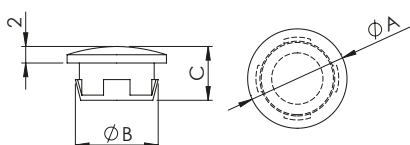

Dimensions (mm)

Model	Code	Ø Hole (mm)	Dimensions (mm)			Pcs (/pack)
			A	B	C	
DES CAPS	1732019983	9,5	12	10	6,5	50

RoHS
COMPLIANT